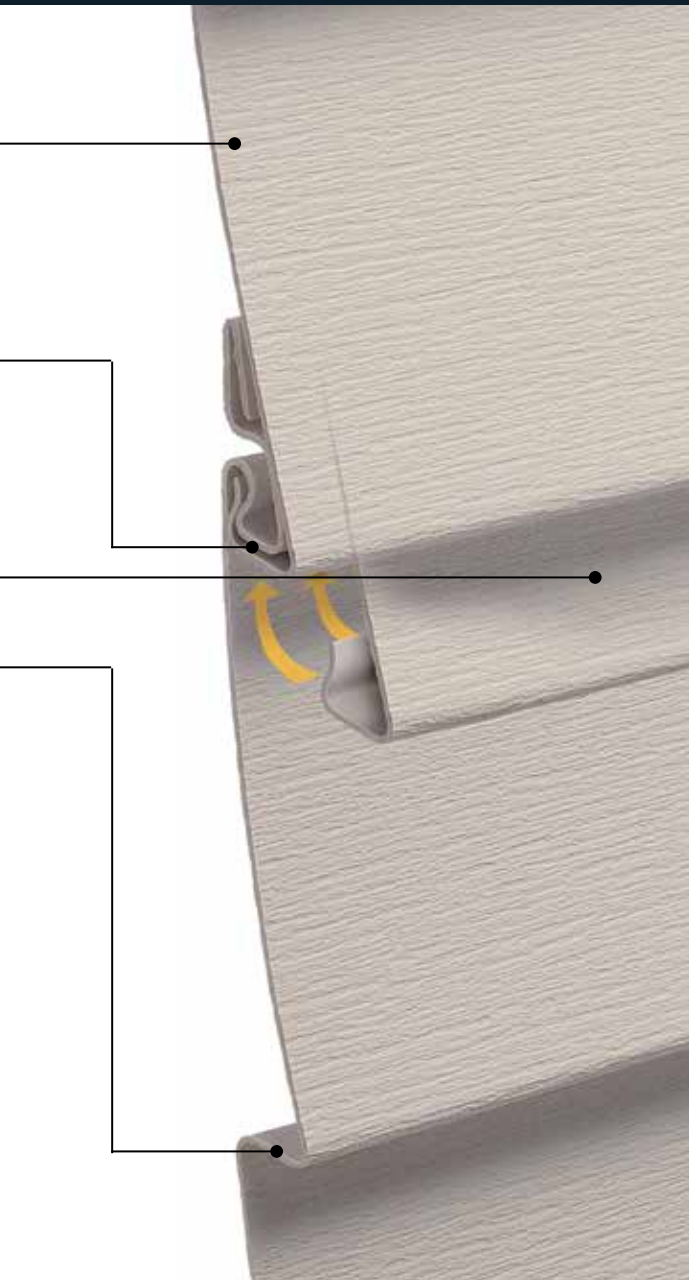

Featuring richer, darker colors fortified with ChromaTrue fade-defying technology, Freedom Premium Vinyl Siding carries a lifetime limited warranty against fading. See printed warranty for complete details.*

ChromaTrue®