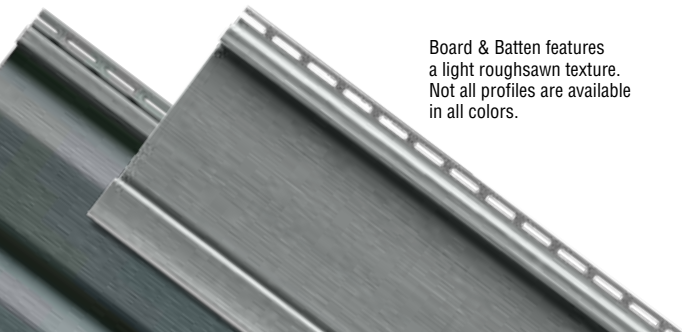

Snow White	Rockport Brown**
Linen	Espresso**
Sandstone	Smoked Timber**
Maize	Meadow Fern**
Almond	Moonlit Moss**
Monterey Sand	Harbor Bay**
Wicker	Coastal Blue**
Canyon Clay	Midnight Surf**
Pebble	Marine Dusk**
Pearl	Storm**
Dover Gray	Chesapeake Gray**
Sage	Hudson Slate**
Juniper Grove	Windswept Smoke**
Majestic Brick**	Iron Ore**

Dark Drift**

**Designer color. Not all colors available in all markets; see your sales representative for details.

Board & Batten features a light roughsawn texture. Not all profiles are available in all colors.

Double 5" Dutch Lap

7" Vertical Board & Batten